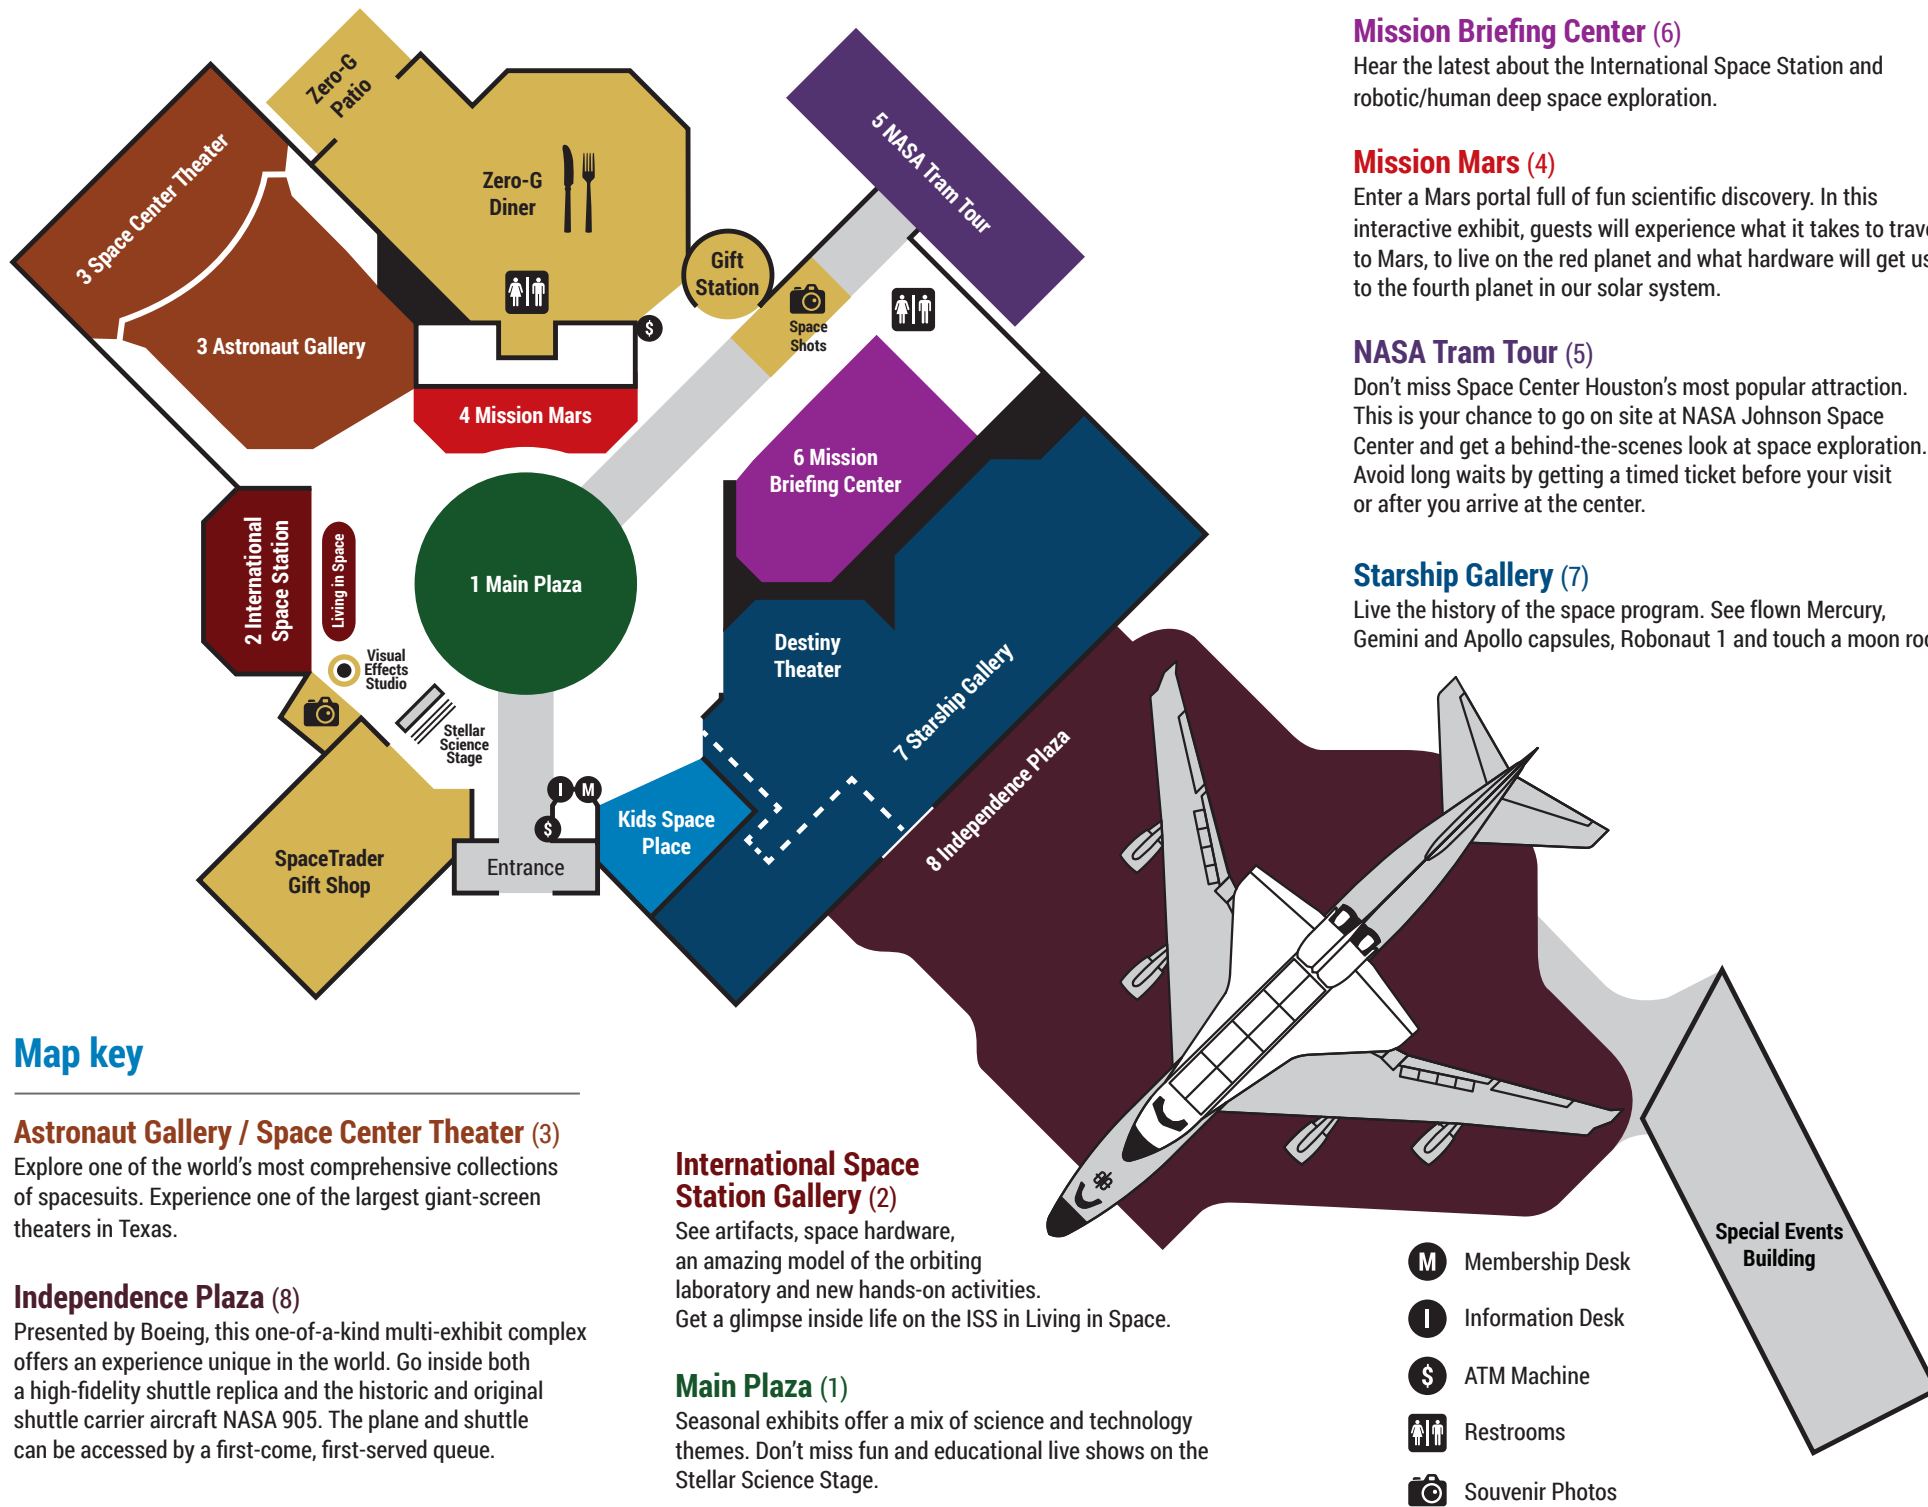

Space Center Houston is the Official Visitor Center of NASA Johnson Space Center and Houston's first and only Smithsonian Affiliate. Featuring more than 400 space artifacts, including a moon rock you can touch, the space museum's goals remain educationally driven, placing an emphasis on science, technology, engineering and mathematics (STEM) in a fun and engaging way.

Mission Mars

New!

Enter a Mars portal full of fun scientific discovery. The interactive exhibit brings Mars exploration to life and grants you access to innovations that will take astronauts to the red planet. Take your photo beside a towering model of the next generation rocket – even transmit your first words to Earth as the first astronaut to step onto Mars.

Independence Plaza

This is the biggest project of the nonprofit since it built and opened Space Center Houston in 1992. Independence Plaza, presented by Boeing, stands as a testament to innovation and creativity. This international landmark features a high-fidelity shuttle replica mounted on top of the historic shuttle carrier aircraft NASA 905. It is the only location in the world where the public is allowed inside both to see marvelous exhibits.

Map key

Astronaut Gallery / Space Center Theater (3)

Explore one of the world's most comprehensive collections of spacesuits. Experience one of the largest giant-screen theaters in Texas.

Independence Plaza (8)